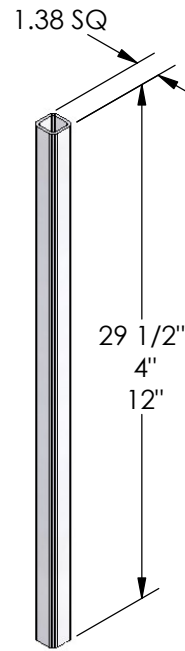

Railing Bracket

Post Cap

Baluster Ring

Post Skirt

Railing Cover

Post Sleeve

45°  
Spacer Block

22.5°  
Spacer Block

Baluster

#10 x 2.5"  
S.S. Flat Head  
Square Drive

#10 x 2"  
S.S. Pan Head  
Square Drive

#8 x 1"  
S.S. Flat Head  
Square Drive

Railing Bracket (Stairs)

Baluster  
Plug (Stairs)

Baluster  
Ring (Stairs)