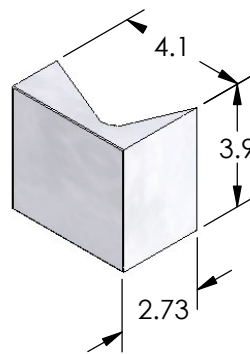

Railing Bracket

Post Cap

Baluster Ring

Post Skirt

Railing Cover

Post Sleeve

45°  
Spacer Block

22.5°  
Spacer Block

Baluster

#10 x 2.5"  
S.S. Flat Head  
Square Drive

#10 x 2"  
S.S. Pan Head  
Square Drive

#8 x 1"  
S.S. Flat Head  
Square Drive

Railing Bracket (Stairs)

Baluster  
Plug (Stairs)

Baluster  
Ring (Stairs)