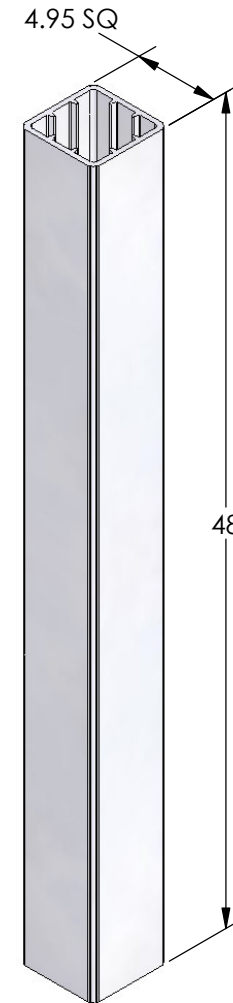

Railing Bracket

Post Cap

Baluster Ring

Post Skirt

Railing Cover

Post Sleeve

45°  
Spacer Block

22.5°  
Spacer Block

Baluster

#10 x 2.5"  
S.S. Flat Head  
Square Drive

#10 x 2"  
S.S. Pan Head  
Square Drive

#8 x 1"  
S.S. Flat Head  
Square Drive

Railing Bracket (Stairs)

Baluster  
Plug (Stairs)

Baluster  
Ring (Stairs)