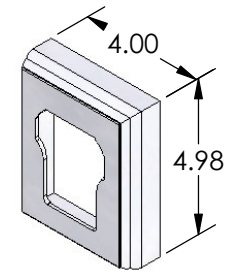

Railing Bracket

Post Cap

Baluster Ring

Post Skirt

Railing Cover

Post Sleeve

45°  
Spacer Block

22.5°  
Spacer Block

Baluster

#10 x 2.5"  
S.S. Flat Head  
Square Drive

#10 x 2"  
S.S. Pan Head  
Square Drive

#8 x 1"  
S.S. Flat Head  
Square Drive

Railing Bracket (Stairs)

Baluster  
Plug (Stairs)

Baluster  
Ring (Stairs)