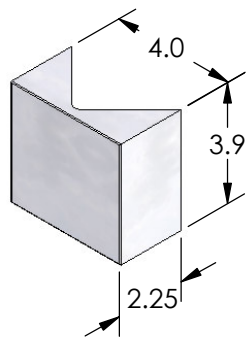

Railing Bracket

Post Cap

Baluster Ring

Post Skirt

Railing Cover

Post Sleeve

45°  
Spacer Block

22.5°  
Spacer Block

Baluster

#10 x 2.5"  
S.S. Flat Head  
Square Drive

#10 x 2"  
S.S. Pan Head  
Square Drive

#8 x 1"  
S.S. Flat Head  
Square Drive

Railing Bracket (Stairs)

Baluster  
Plug (Stairs)

Baluster  
Ring (Stairs)