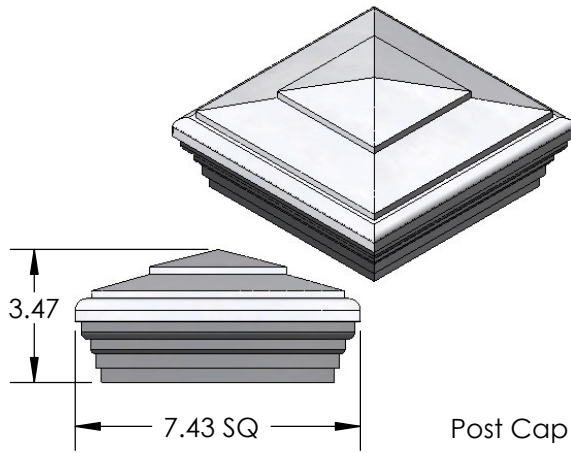

Railing Bracket

Post Cap

Baluster Ring

Post Skirt

Railing Cover

Post Sleeve

45°  
Spacer Block

22.5°  
Spacer Block

Baluster

#10 x 2.5"  
S.S. Flat Head  
Square Drive

#10 x 2"  
S.S. Pan Head  
Square Drive

#8 x 1"  
S.S. Flat Head  
Square Drive

Railing Bracket (Stairs)

Baluster  
Plug (Stairs)

Baluster  
Ring (Stairs)