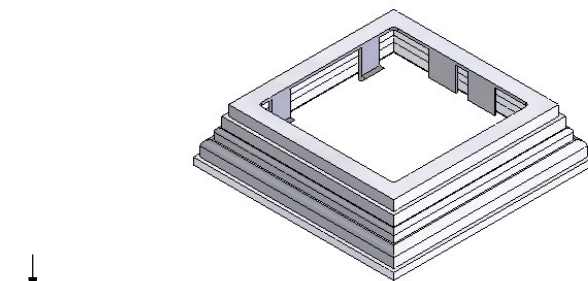

Railing Bracket

Post Cap

Baluster Ring

Post Skirt

Railing Cover

Post Sleeve

45°  
Spacer Block

22.5°  
Spacer Block

Baluster

#10 x 2.5"  
S.S. Flat Head  
Square Drive

#10 x 2"  
S.S. Pan Head  
Square Drive

#8 x 1"  
S.S. Flat Head  
Square Drive

Railing Bracket (Stairs)

Baluster  
Plug (Stairs)

Baluster  
Ring (Stairs)