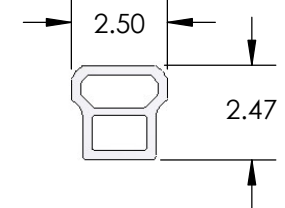

Railing (Stairs)

WHITE RHINO RAIL

WWW.RHINODECK.COM 1-800-535-4838

REV 08/07