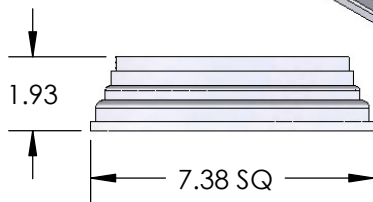

Railing Bracket

Post Cap

Baluster Ring

Post Skirt

Railing Cover

Post Sleeve

45°  
Spacer Block

22.5°  
Spacer Block

Baluster

#10 x 2.5"  
S.S. Flat Head  
Square Drive

#10 x 2"  
S.S. Pan Head  
Square Drive

#8 x 1"  
S.S. Flat Head  
Square Drive

Railing Bracket (Stairs)

Baluster  
Plug (Stairs)

Baluster  
Ring (Stairs)