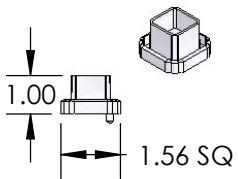

Railing Bracket

Post Cap

Baluster Ring

Post Skirt

Railing Cover

Post Sleeve

45°  
Spacer Block

22.5°  
Spacer Block

Baluster

#10 x 2.5"  
S.S. Flat Head  
Square Drive

#10 x 2"  
S.S. Pan Head  
Square Drive

#8 x 1"  
S.S. Flat Head  
Square Drive

Railing Bracket (Stairs)

Baluster  
Plug (Stairs)

Baluster  
Ring (Stairs)