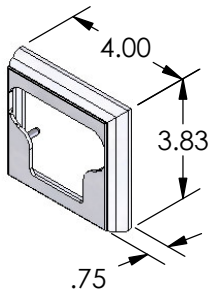

Railing Bracket

Post Cap

Baluster Ring

Post Skirt

Railing Cover

Post Sleeve

45°  
Spacer Block

22.5°  
Spacer Block

Baluster

#10 x 2.5"  
S.S. Flat Head  
Square Drive

#10 x 2"  
S.S. Pan Head  
Square Drive

#8 x 1"  
S.S. Flat Head  
Square Drive

Railing Bracket (Stairs)

Baluster  
Plug (Stairs)

Baluster  
Ring (Stairs)