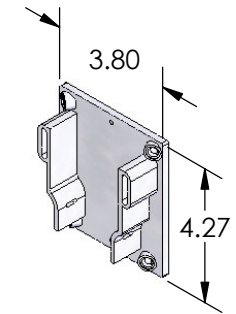

Railing Bracket

Post Cap

Baluster Ring

Post Skirt

Railing Cover

Post Sleeve

45°  
Spacer Block

22.5°  
Spacer Block

Baluster

#10 x 2.5"  
S.S. Flat Head  
Square Drive

#10 x 2"  
S.S. Pan Head  
Square Drive

#8 x 1"  
S.S. Flat Head  
Square Drive

Railing Bracket (Stairs)

Baluster  
Plug (Stairs)

Baluster  
Ring (Stairs)